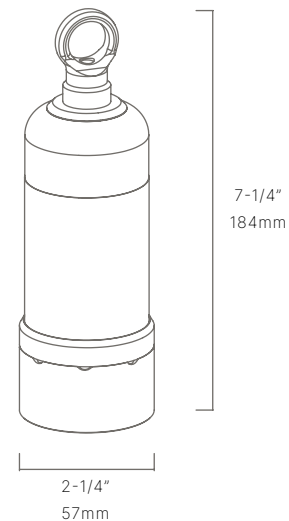

AURORALIGHT

PROJECT: _____

SKU #: _____

TYPE: _____

MARINER

HPD016359-0000

The Mariner downlight is the longest production luminaire in our product line. Continual upgrades over its lifetime since 1996 ensure the Mariner is always at the top of its game.

- Hermetically Sealed Assembly
- Thermally regulated for peak performance
- Solid brass and copper construction
- Ideal for trees, patios and architectural features

CONFIGURATOR:

HPD016359-0000	FINISH
( ) = Most common configuration	☐
	(NAT) Natural Brass
	(BLP) Bronze Living Patina
	(BLPX) Extra Dark BLP
	(NI) Nickel PVD

AVAILABLE FINISHES:

FIXTURE DIMENSIONS	D2-1/4" x L7-1/4"
LIGHT SOURCE	MR16 Base
VOLTAGE	12V
DIMMABLE	Yes, Dim to <10% via Transformer
DRIVER	Yes, 12V Integral Constant Current
TRANSFORMER	No, 12V AC/DC Transformer Required
MOUNT	Included Safety Cable
ACCESSORIES	Yes, Not Included
FINISH	Included Natural
MATERIAL	Brass & Copper
WIRE LENGTH	24"
LOCATION	Exterior Wet
CERTIFICATIONS	UL, IP66, IP67

*For complete warranty terms, please visit: www.auroralight.com/warranty/

P. 760.931.2910

O. 2742 Loker Ave. W Carlsbad CA 92010

W. www.auroralight.com

MADE IN USA
WITH DOMESTIC & IMPORTED MATERIALS